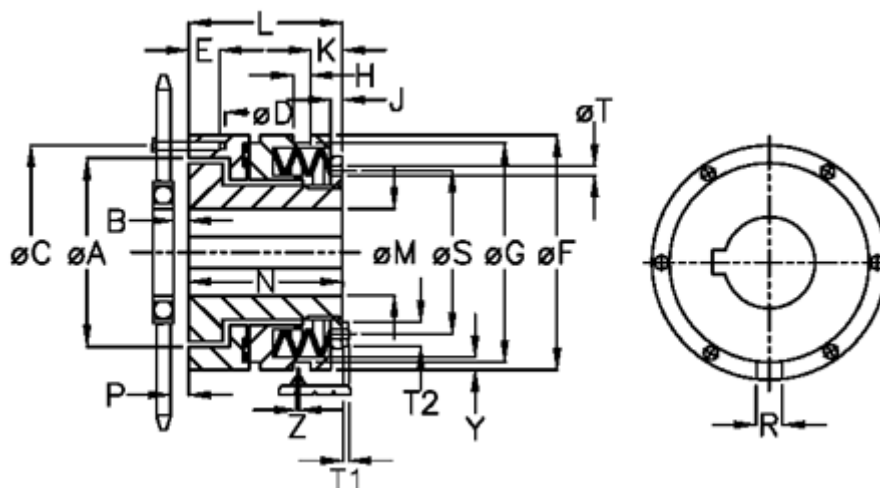

Article number: 46924512

Description: Torque limiter Safelifting A 45 M

## Measures

A	= 91.0	G	= 112.0	P	= 4.0
B	= 5.0	H	= 10	R	= 10
C	= 105	J	= 9.0	S	= 82
D	= 6xM8	K	= 20.0	T	= 6
Disc spring mounting	= 5x1M	L	= 78.0	T1	= 4.0
Disc spring version	= M - medium	M max	= 45	T2	= 10
E	= 12.0	M min	= 18	Y	= 2
F	= 120	N	= 72.0	Z	= 0.0